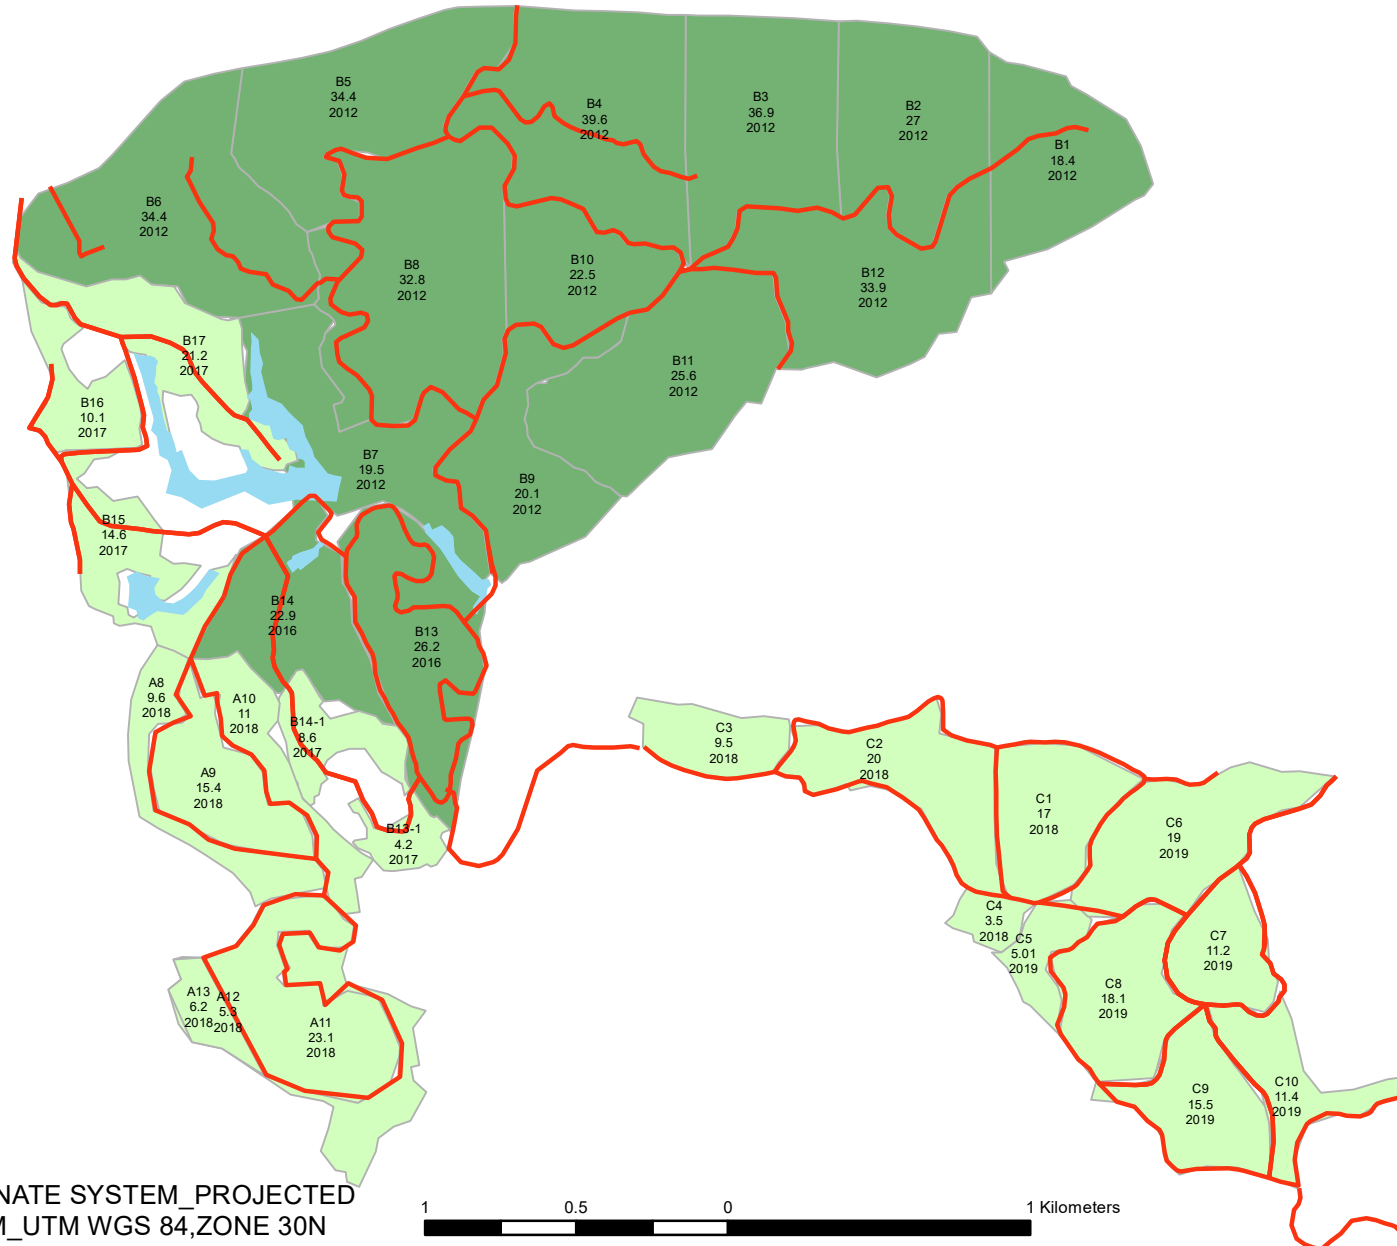

GHANA RUBBER ESTATES LTD_ ESTATE DIVISION ELEVEN MAP

Legend

— PLANTATION ROUTES

■ MARSHY

DIV_BLK

■ <all other values>

Desc statut

■ Immature

■ Mature in exploitation

COORDINATE SYSTEM_PROJECTED
DATUM_UTM WGS 84,ZONE 30N